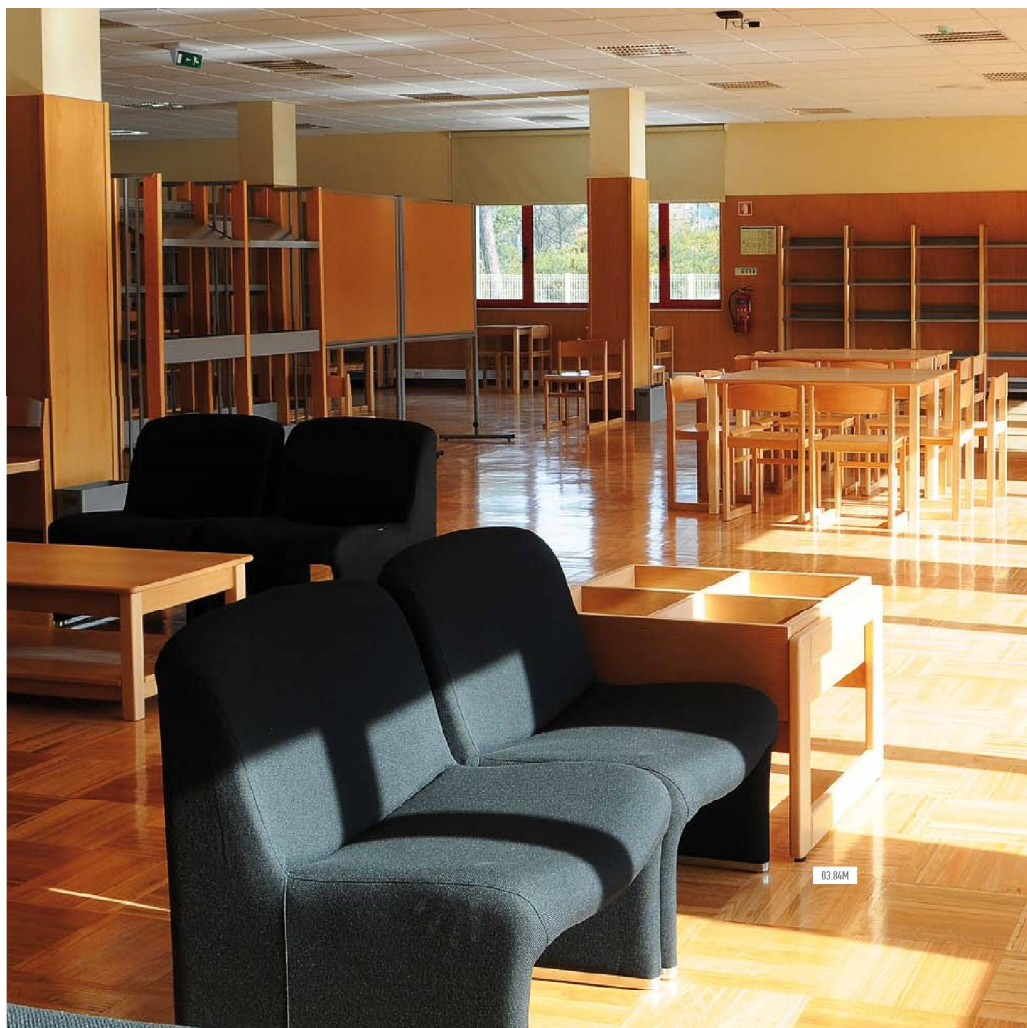

CHAIRS AND TABLES

SOLID WOOD
BOIS MASSIF

03.84M
Album holder
Conteneur à albums